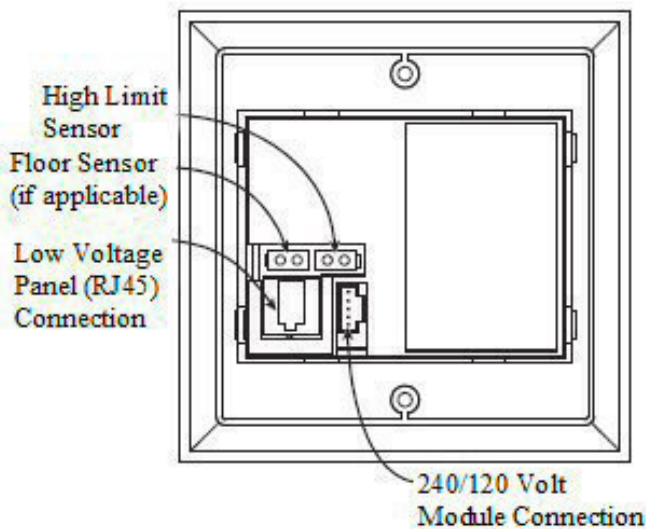

SR-LV ASSEMBLY / INSTALLATION

ThermaRay Inc.
670 Wilsey Road, Unit 6, Fredericton, NB E3B 7K4
E-Mail: info@thermaray.com
Tel: 866-457-4600