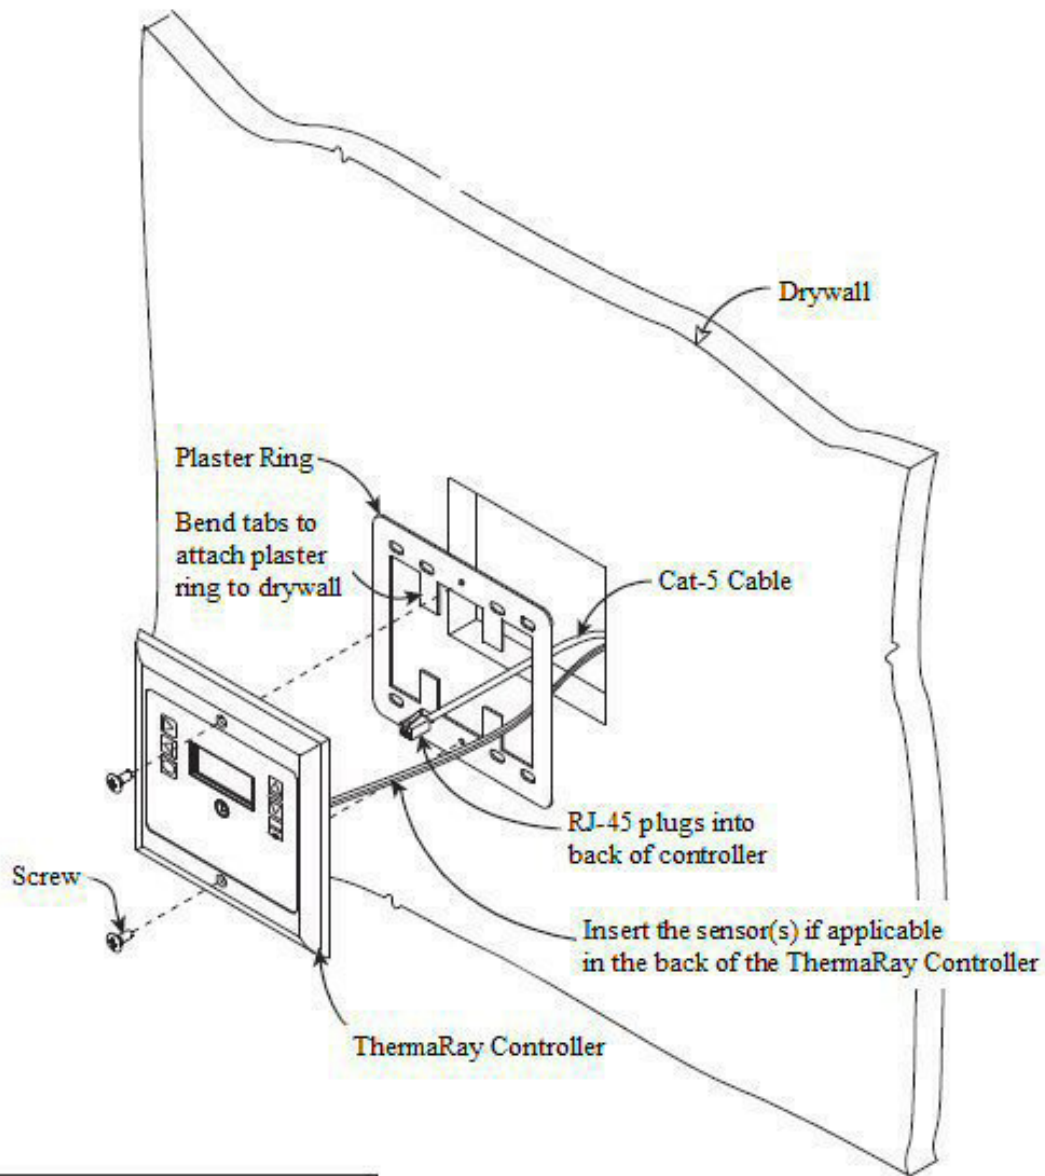

SR-LV ASSEMBLY / INSTALLATION

ThermaRay Inc.
670 Wilsey Road, Unit 6, Fredericton, NB E3B 7K4
E-Mail: info@thermaray.com
Tel: 866-457-4600