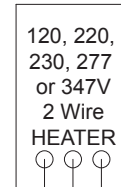

WIRING DIAGRAM FOR ARCHITECTURAL SERIES HEATERS

Black
Black
White
Green

240V

Black
Black
White
Green

240V

Black
White
Green

208V
240V

Black
White
Green